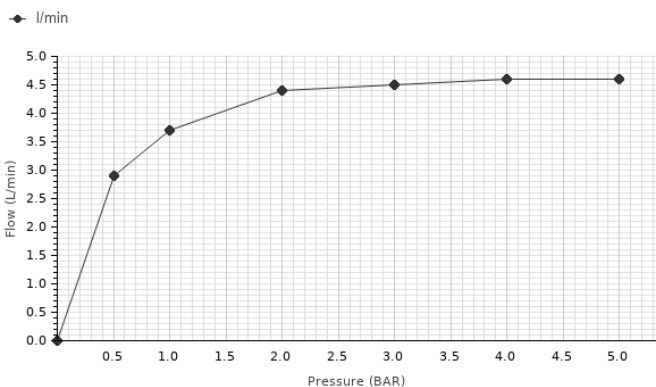

Designed by
ZAHA HADID

Description

Single lever basin mixer 3/8". Ø25 mm.ceramic cartridge. Connection 3/8" and length of hoses 400 mm. "Plus" aerator. Flow rate 5 l/min. at 3 bar.

Finish

white
100181778

Other Finishes

chrome
100181802

Certifications and quality characteristics

Flow rate diagramme

Pressure (bar)	0	0.5	1	2	3	4	5
Flow - l/min (±15%)	0	2.9	3.7	4.4	4.5	4.6	4.6

Technical drawing

Dimensions in mm